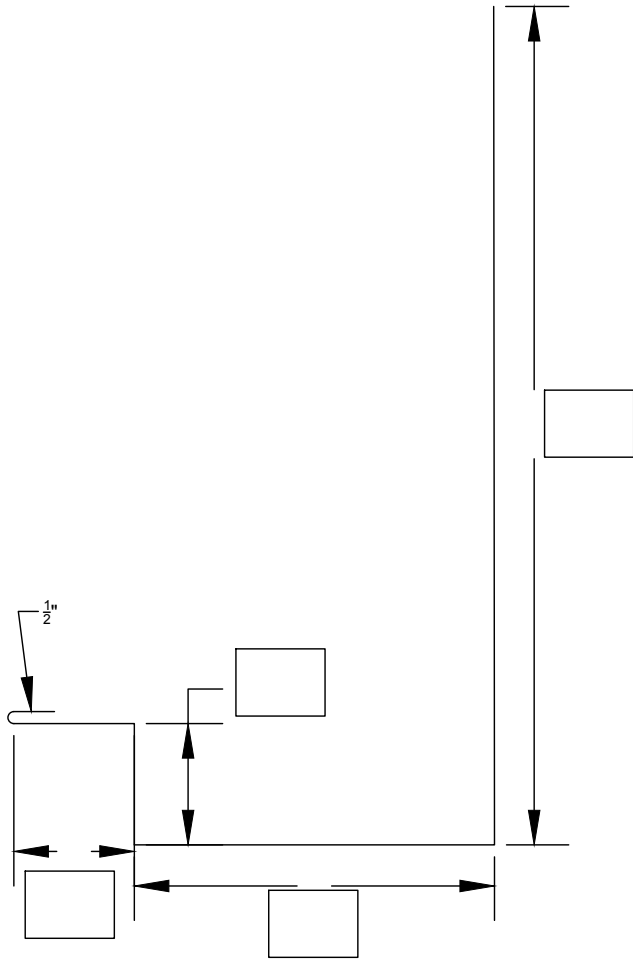

FASCIA WRAP W/ SOFFIT EXTENSION

FASCIA OFFSET W/ SOFFIT EXTENSION

MATERIAL:

- 24 Ga. Galv. Steel
- 22 Ga. Galv. Steel
- .032" Aluminum
- .040" Aluminum
- .050" Aluminum
- .063" Aluminum
- 16 Oz. Copper
- OTHER MATERIAL: \_\_\_\_\_

Color: \_\_\_\_\_

Quantity: \_\_\_\_\_ Lineal Feet

QUOTE:

SIGNATURE: \_\_\_\_\_

ORDER:

PO# \_\_\_\_\_

**AMERICAN ARCHITECTURAL  
METAL MANUFACTURERS, INC.  
EAGLE METAL ROOFING  
SYSTEMS**

**FASCIA w/ SOFFIT EXTENSION  
ORDER SHEET**