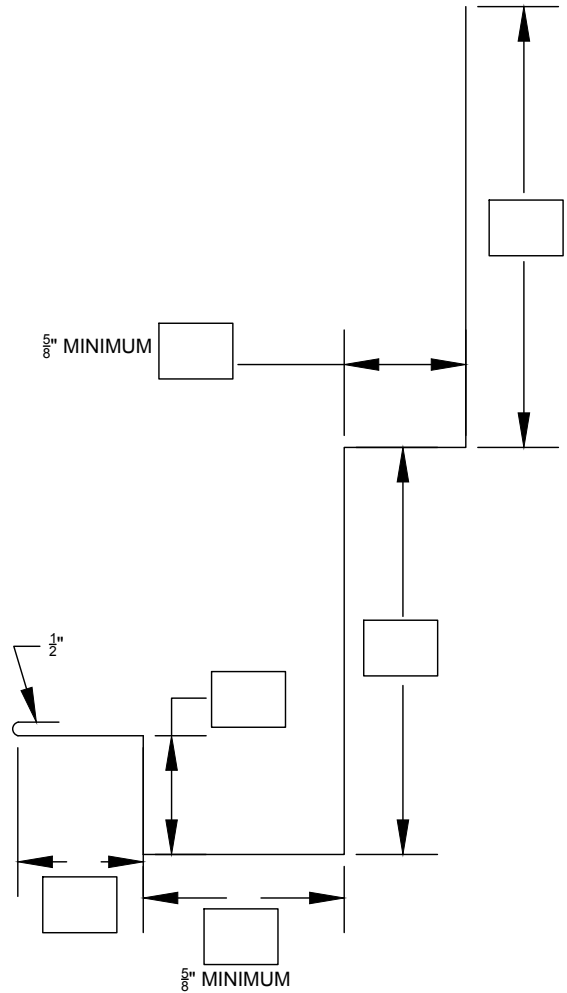

FASCIA WRAP W/ SOFFIT EXTENSION

FASCIA OFFSET W/ SOFFIT EXTENSION

MATERIAL:

- 24 Ga. Galv. Steel
- 22 Ga. Galv. Steel
- .032" Aluminum
- .040" Aluminum
- .050" Aluminum
- .063" Aluminum
- 16 Oz. Copper
- OTHER MATERIAL: \_\_\_\_\_

Color: \_\_\_\_\_

Quantity: \_\_\_\_\_ Lineal Feet

QUOTE:

SIGNATURE: \_\_\_\_\_

ORDER:

PO# \_\_\_\_\_

**AMERICAN ARCHITECTURAL  
METAL MANUFACTURERS, INC.  
EAGLE METAL ROOFING  
SYSTEMS**

**FASCIA w/ SOFFIT EXTENSION  
ORDER SHEET**