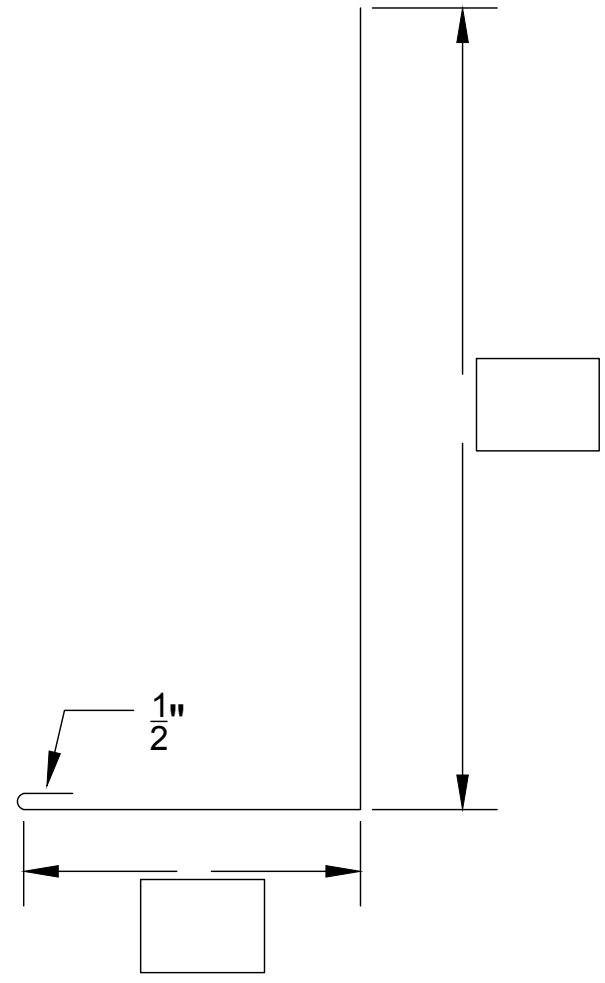

FASCIA NO HEM

FASCIA WITH HEM

MATERIAL:

- 24 Ga. Galv. Steel
- 22 Ga. Galv. Steel
- .032" Aluminum
- .040" Aluminum
- .050" Aluminum
- .063" Aluminum
- 16 Oz. Copper
- OTHER MATERIAL: \_\_\_\_\_

Color: \_\_\_\_\_

Quantity: \_\_\_\_\_ Lineal Feet

QUOTE:

SIGNATURE: \_\_\_\_\_

ORDER:

PO# \_\_\_\_\_

**AMERICAN ARCHITECTURAL  
METAL MANUFACTURERS, INC.  
EAGLE METAL ROOFING  
SYSTEMS**

**L- FASCIA ORDER SHEET**