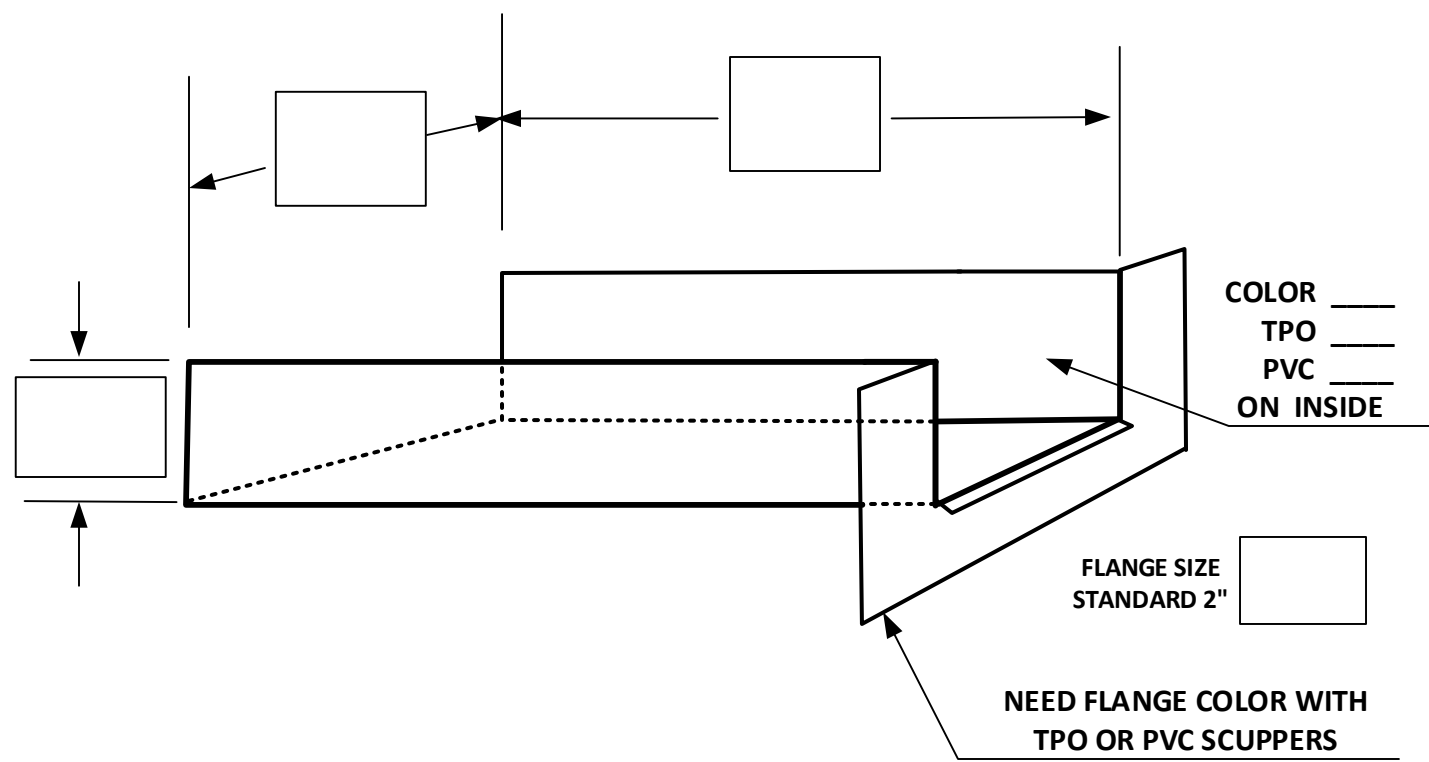

**PLEASE NOTE THAT WE CAN MAKE SCUPPERS WITH TPO OR PVC INSIDE**

**PLEASE MAKE SURE TO ADD  
ENOUGH TO FIELD CUT AND  
TURN FLANGE ON INSIDE OF  
WALL**

MATERIAL:

QUANTITIES:

- 24 Ga. Galv.   
  22 Ga. Galv.   
  \_\_\_\_\_ OZ. COPPER   
  \_\_\_\_\_ OZ. FREEDOM GRAY  
 .032   
  .040   
  .050 ALUMINUM   
  TPO   
  PVC

Color: \_\_\_\_\_ Finish: \_\_\_\_\_

PROJECT NAME: \_\_\_\_\_  
 INSTALLER: \_\_\_\_\_

QUOTE:   
 ORDER:  PO# \_\_\_\_\_  
 SIGNATURE: \_\_\_\_\_

**EAGLE  
 PERIMETER  
 EDGE  
 SYSTEMS**

**OPEN TOP OVERFLOW  
 SCUPPER**