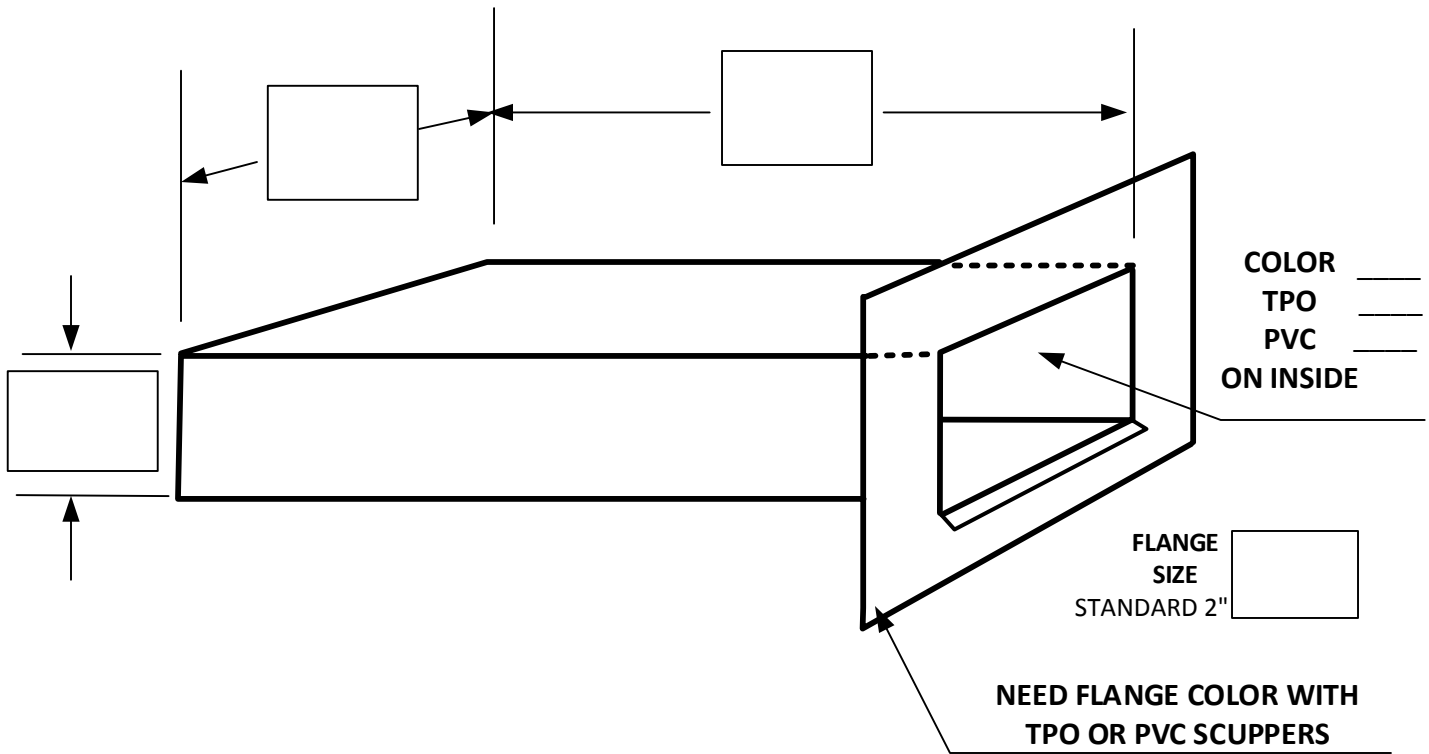

PLEASE NOTE THAT WE CAN MAKE SCUPPERS WITH TPO OR PVC INSIDE

**PLEASE MAKE SURE TO ADD
ENOUGH TO FIELD CUT AND
TURN FLANGE ON INSIDE OF
WALL**

MATERIAL:

QUANTITIES:

- 24 Ga. Galv. 22 Ga. Galv. ___ OZ. COPPER ___ OZ. FREEDOM GRAY
 .032 .040 .050" TPO PVC

Color: _____ Finish: _____

PROJECT NAME:

QUOTE:

INSTALLER:

ORDER: PO# _____

SIGNATURE:

**EAGLE
PERIMETER
EDGE
SYSTEMS**

OVERFLOW SCUPPER