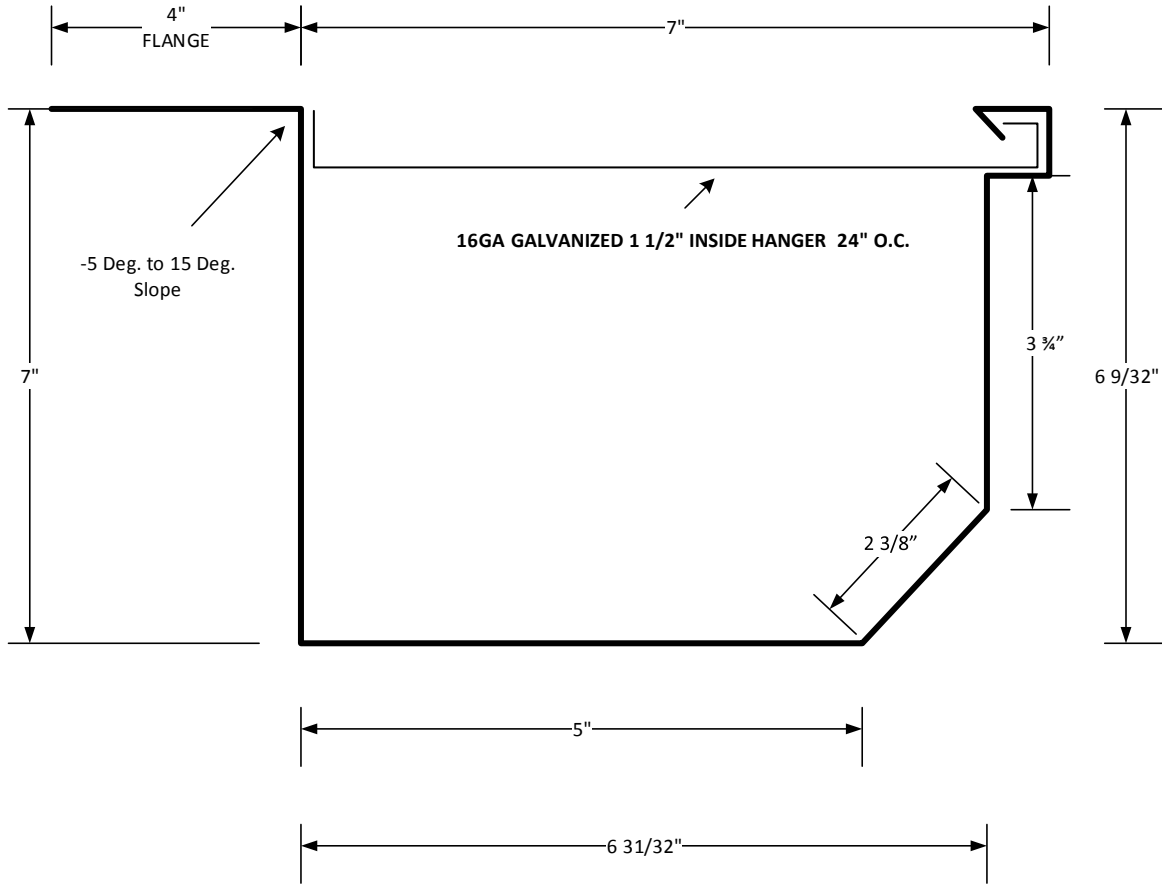

ROLL-FORMED CONTINUOUS 7" BOX GUTTER with ROOF FLANGE

NOTE: ALL DIMENSIONS ARE FIXED

QUANTITIES: _____ LF

MATERIAL:

24 Ga. Galv.

.032" Aluminum .040" Aluminum

Color: _____ Finish: _____

ACCESSORIES:

MITERS: _____ I.S.

_____ O.S

END CAPS: _____ Left

_____ Right

EXPANSION

JOINTS: _____

SPLICE
PLATES: _____

GUTTER
HANGERS: _____