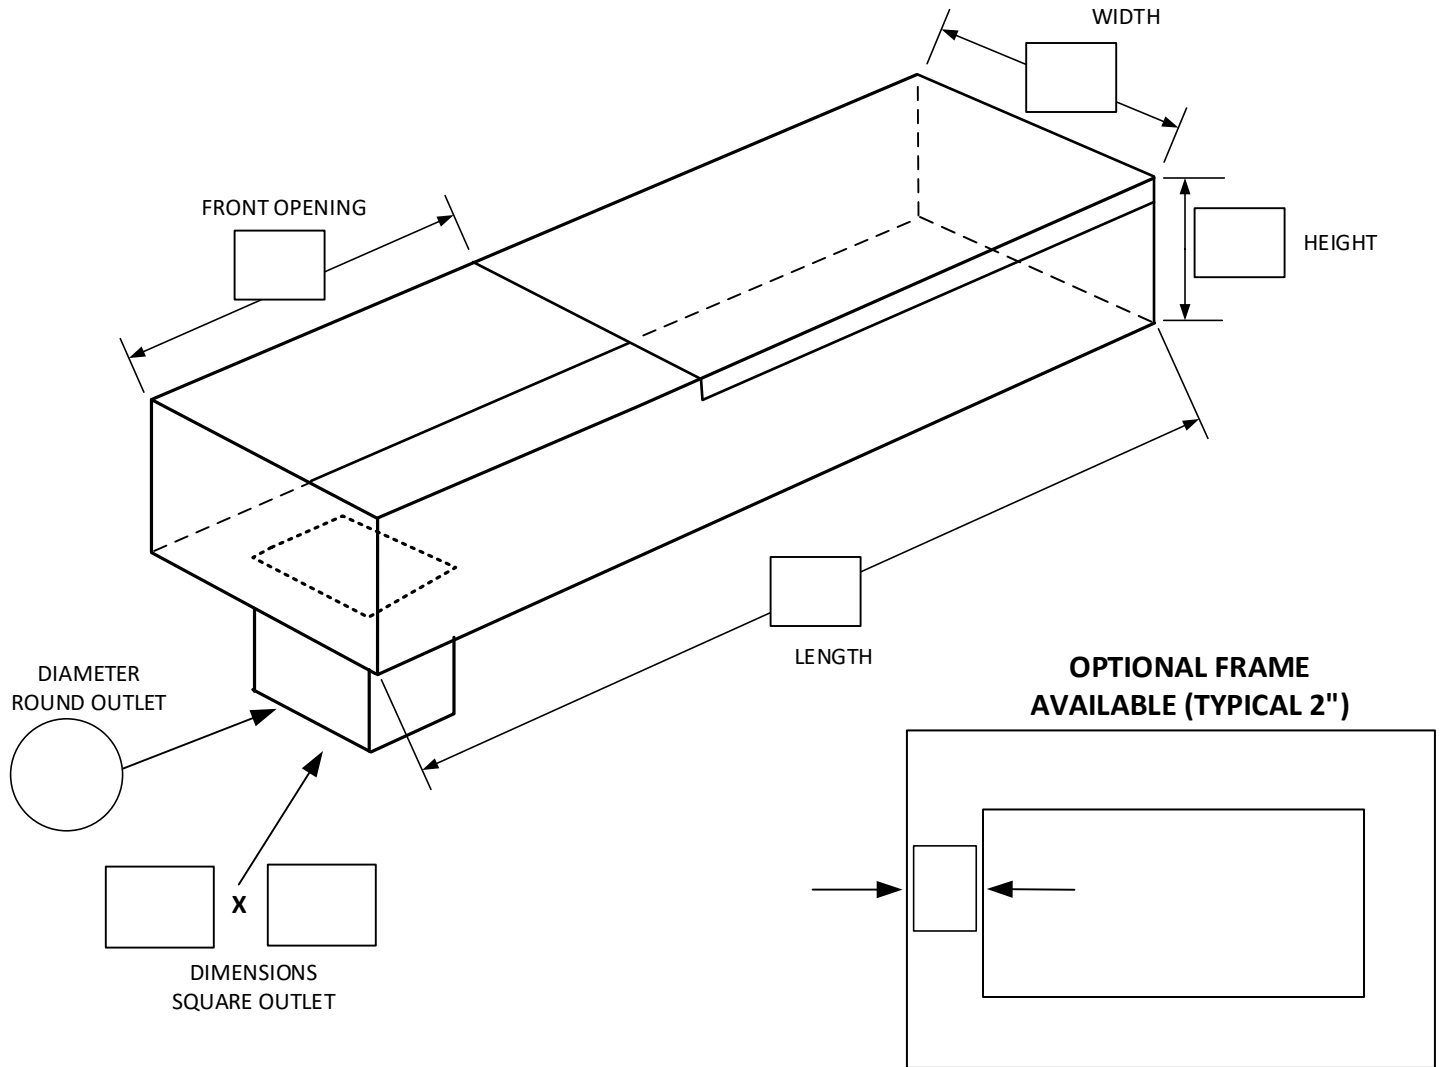

PLEASE NOTE THAT WE CAN MAKE SCUPPERS WITH TPO OR PVC INSIDE

WITH TPO OR PVC TELL US HOW FAR OUT FROM THE WALL THE BOX WILL BE AND COLOR YOU WOULD LIKE THAT TO BE

MATERIAL: 24 Ga. Galv. 22 Ga. Galv. ____ OZ. COPPER ____ OZ. FREEDOM GRAY
 .032 .040 .050 ALUMMINUM TPO PVC

Color: _____ **Finish:** _____

PROJECT NAME: _____

QUOTE:

INSTALLER: _____

ORDER: PO# _____

EAGLE PERIMETER EDGE SYSTEMS

CLEAN OUT THRU WALL DOWNSPOUT SCUPPER