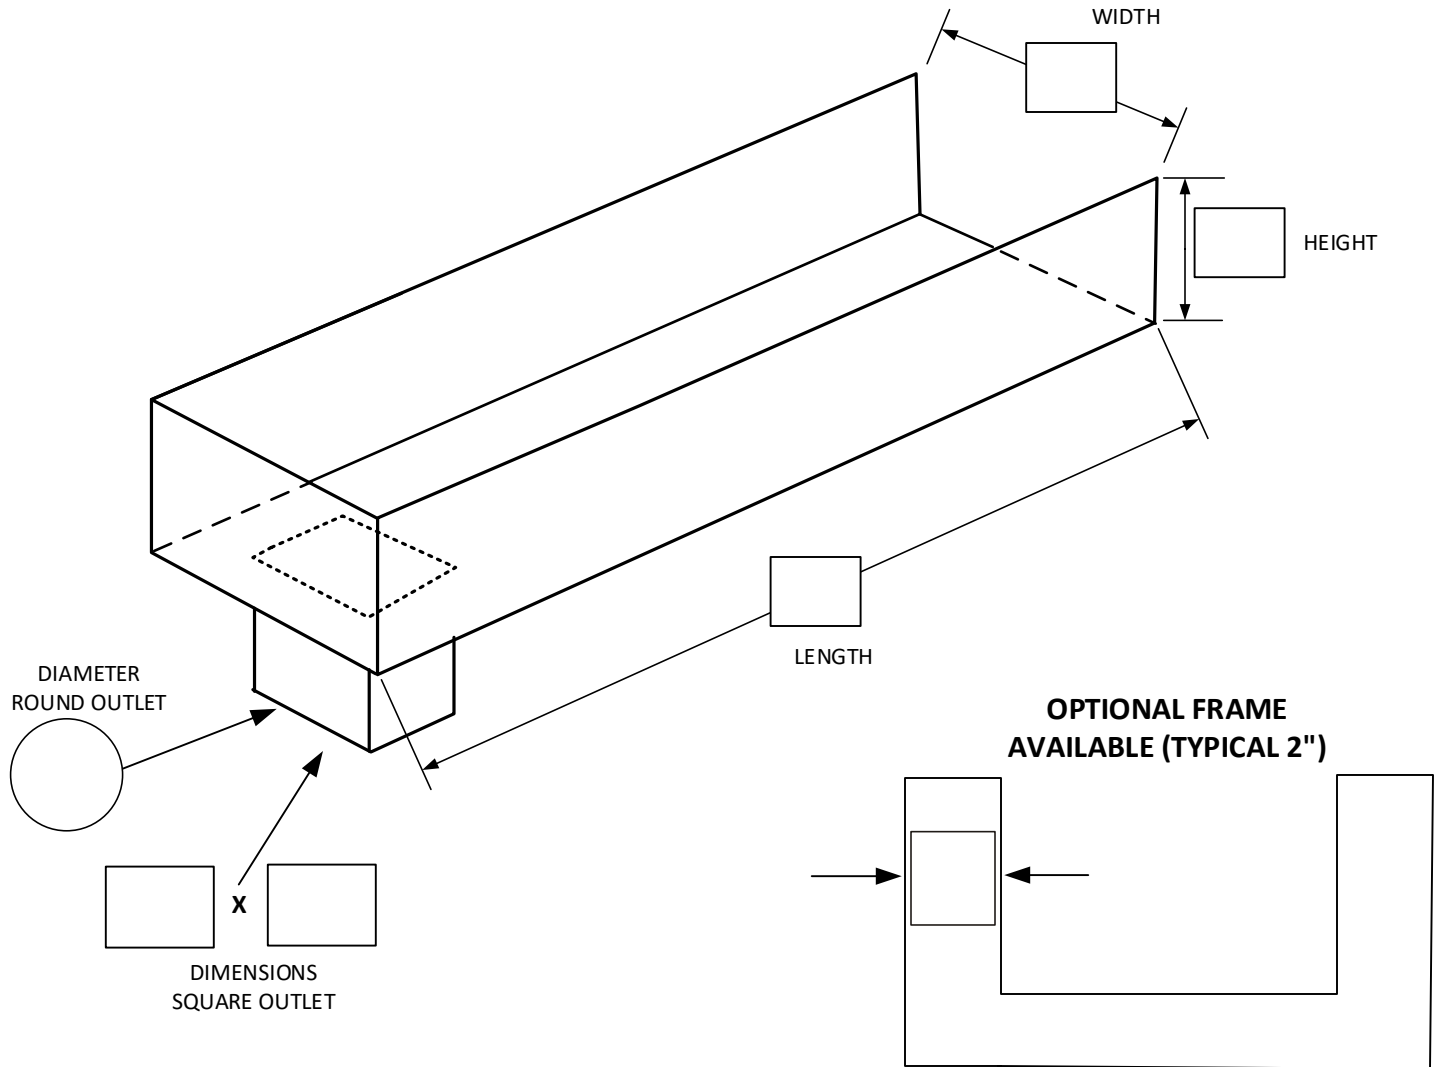

PLEASE NOTE THAT WE CAN MAKE SCUPPERS WITH TPO OR PVC INSIDE

WITH TPO OR PVC TELL US HOW FAR OUT FROM THE WALL THE BOX WILL BE AND COLOR YOU WOULD LIKE THAT TO BE

MATERIAL:

QUANTITIES: _____

- 24 Ga. Galv. 22 Ga. Galv. _____ OZ. COPPER _____ OZ. FREEDOM GRAY
 .032 .040 .050 ALUMMINUM TPO PVC

Color: _____ Finish: _____

PROJECT NAME:

QUOTE:

INSTALLER:

ORDER: PO# _____

EAGLE PERIMETER EDGE SYSTEMS

OPEN TOP THRU WALL DOWNSPOUT SCUPPER