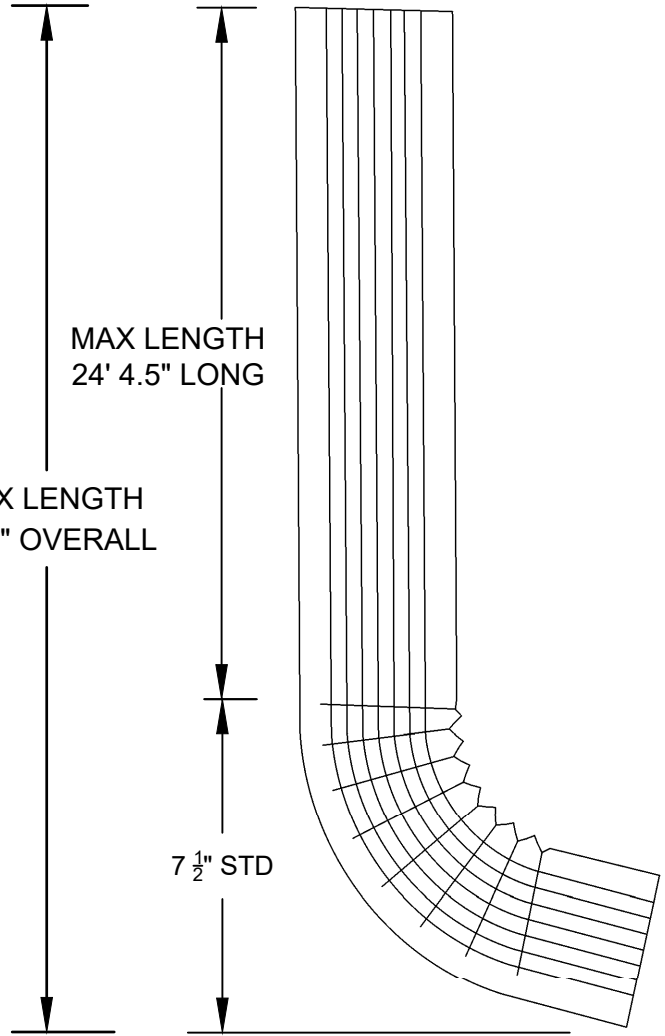

CRIMPED END

MAX LENGTH
25' 0"

DOWNSPOUT NO ELBOW

MAX LENGTH
24' 4.5" LONG

MAX LENGTH
25' 0" OVERALL

7 1/2" STD

DOWNSPOUT W/ BOTTOM "A" ELBOW

MATERIAL: _____ DOWNSPOUT SIZE: _____ Color: _____ Finish: _____

- 24 Ga. Steel Kynar **3 X 4**
- .032 Aluminum Kynar **4 X 5**

NOTE: WE DO NOT RUN BARE GALVANIZED OR MILL FINISH.

NOTE: SLITTING CHARGES MAY APPLY FOR COLORS OTHER THAN BONE WHITE & DARK BRONZE.

QUANTITY: _____ PCS @ _____ INCHES
DOWNSPOUT _____ PCS @ _____ INCHES
NO ELBOW _____ PCS @ _____ INCHES
 _____ PCS @ _____ INCHES

QUANTITY: _____ PCS @ _____ INCHES
DOWNSPOUT _____ PCS @ _____ INCHES
WITH ELBOW _____ PCS @ _____ INCHES
 _____ PCS @ _____ INCHES

* BOTTOM TRAILING ELBOWS ARE AVAILABLE IN "A" STYLE ONLY.

INSTALLER: _____

QUOTE:

PROJECT NAME: _____

ORDER: PO# _____

EAGLE PERIMETER EDGE SYSTEMS

**CORRUGATED DOWNSPOUT
 3X4 & 4X5
 DOWNSPOUT WITH "A" ELBOW
 ORDER SHEET**