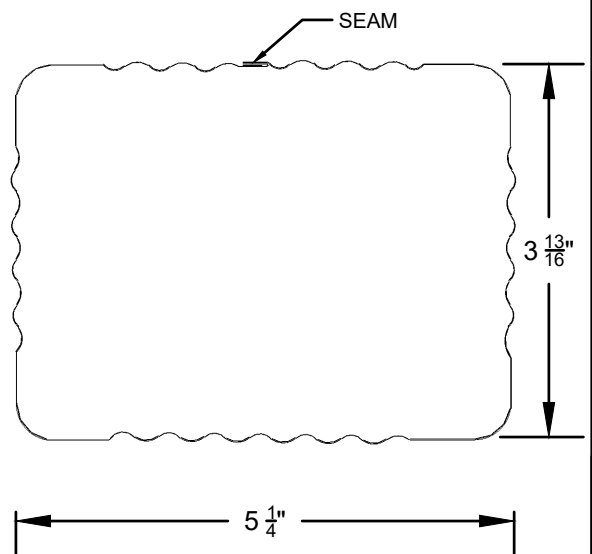

CRIMPED END

3 X 4

4 X 5

AVAILABLE MATERIALS:

24GA STEEL KYNAR

032 ALUMINUM KYNAR

EAGLE PERIMETER EDGE
SYSTEMS

3x4 & 4x5
CORRUGATED DOWNSPOUT
MODEL