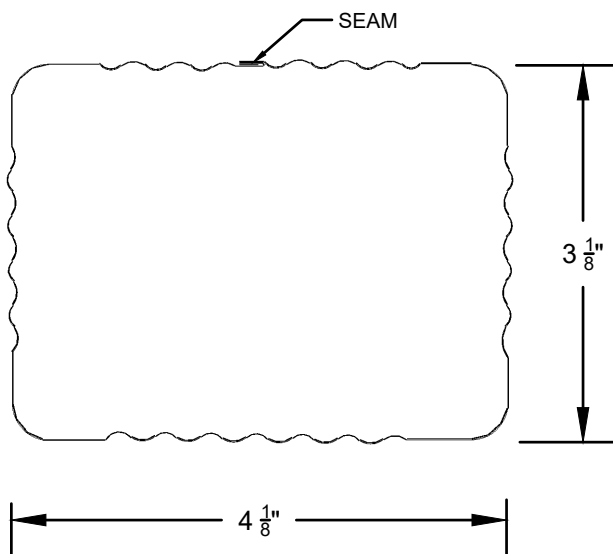

CRIMPED END

3 X 4

4 X 5

AVAILABLE MATERIALS:

24GA STEEL KYNAR

032 ALUMINUM KYNAR

EAGLE PERIMETER EDGE
SYSTEMS

3x4 & 4x5
CORRUGATED DOWNSPOUT
MODEL