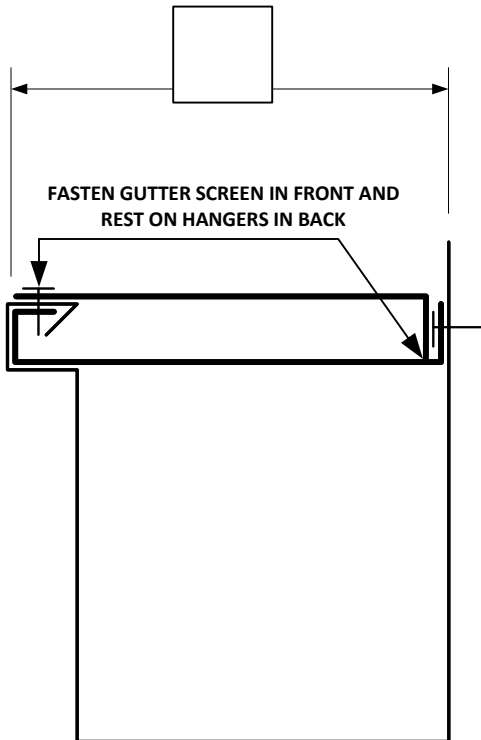

MATCHING TRIM COLOR

TYPE 304 STAINLESS STEEL WIRE MESH

GUTTER SCREEN IN 10' SECTIONS MADE TO MATCH ANY GUTTER WIDTH / PROFILE

OVER ALL GUTTER WIDTH

COLOR: _____

QUANTITIES: _____ Lf (10' INCREMENTS)

PROJECT NAME: