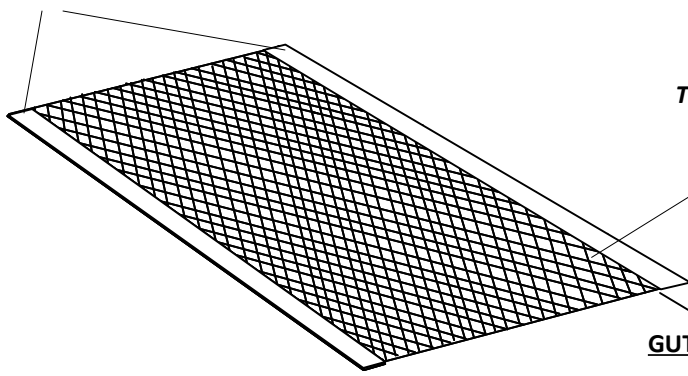

MATCHING TRIM COLOR

TYPE 304 STAINLESS STEEL WIRE MESH

GUTTER SCREEN IN 10' SECTIONS MADE TO MATCH ANY GUTTER WIDTH / PROFILE

OVER ALL GUTTER WIDTH

COLOR: _____

QUANTITIES: _____ Lf (10' INCREMENTS)

PROJECT NAME:

INSTALLER:

**EAGLE
DRAINAGE
SYSTEMS**

**GUTTER LEAF
GUARD / SCREEN**