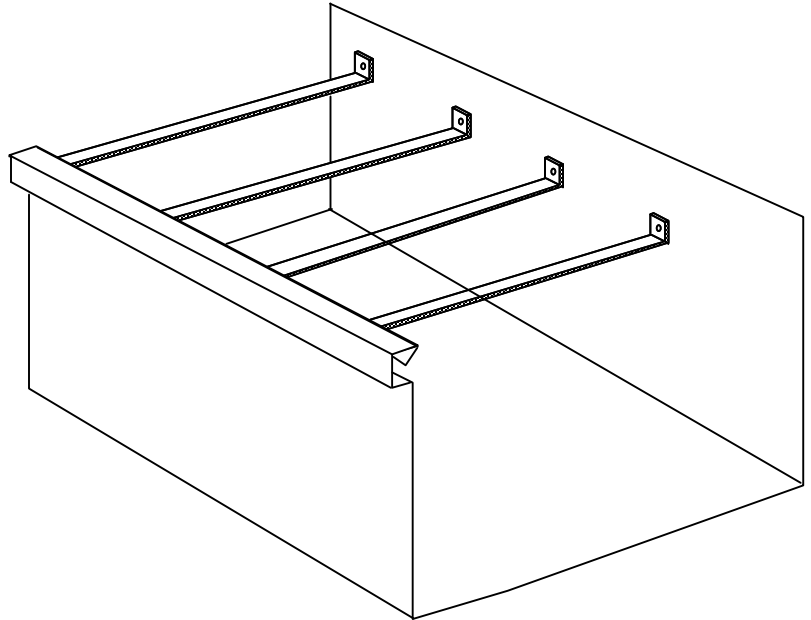

MATCHING TRIM COLOR

TYPE 304 STAINLESS STEEL WIRE MESH

GUTTER SCREEN IN 10' SECTIONS MADE TO MATCH ANY GUTTER WIDTH / PROFILE

OVER ALL GUTTER WIDTH

COLOR: _____

QUANTITIES: _____ Lf (10' INCREMENTS)

PROJECT NAME: